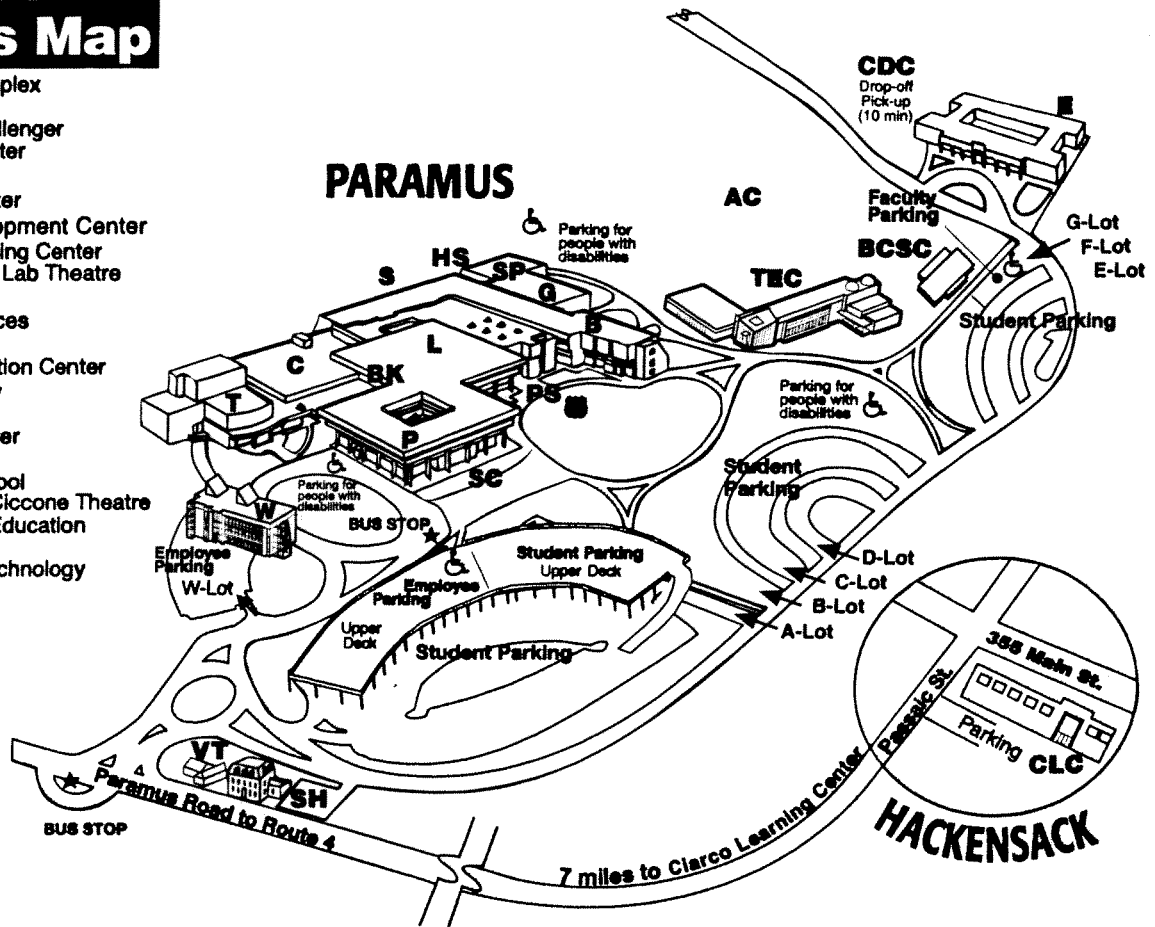

FROM THE NORTH

(Via Garden State Parkway) Take Exit 165, turn right (west) on Ridgewood Road, then right onto Ridgewood Avenue (crossing over Route 17) and continue to Paramus Road. Turn left onto Paramus Road and continue approximately two miles to college, proceed around jug handle to main entrance.
 (Via Route 17) Turn right off Route 17 onto Ridgewood Avenue (west) to Paramus Road. Turn left onto Paramus Road and continue as above.

FROM THE EAST

Take Route 4 (via George Washington Bridge from New York City) to Paramus Road, Paramus. (From the east, Paramus Road is approximately 3/4 miles past Route 17 intersection). Turn right onto Paramus Road and proceed north for approximately two miles to college entrance on right side of Paramus Road.

FROM THE SOUTH

(Via Garden State Parkway) Take Exit 160 (Passaic Street). Turn left onto Passaic Street. Continue over Route 4 onto Paramus Road (Passaic Street becomes Paramus Road north of Route 4 overpass). Continue north about two miles on Paramus Road to college entrance on right.
 (Via Route 17) Take Century Road, second exit to the right, proceed around clover leaf over Route 17 onto Century Road (west). Continue to Paramus Road and turn right onto Paramus Road to college entrance on right.

FROM THE WEST

Take Route 4 to Paramus Road, Paramus (exit under overpass). Turn right onto Paramus Road and proceed north for approximately two miles to college entrance on right side of Paramus Road.

PARKING FOR THE TECHNOLOGY EDUCATION CENTER IS IN LOT "B." FROM THE MAIN ENTRANCE, FOLLOW SIGNS FOR PARKING LOT "B."