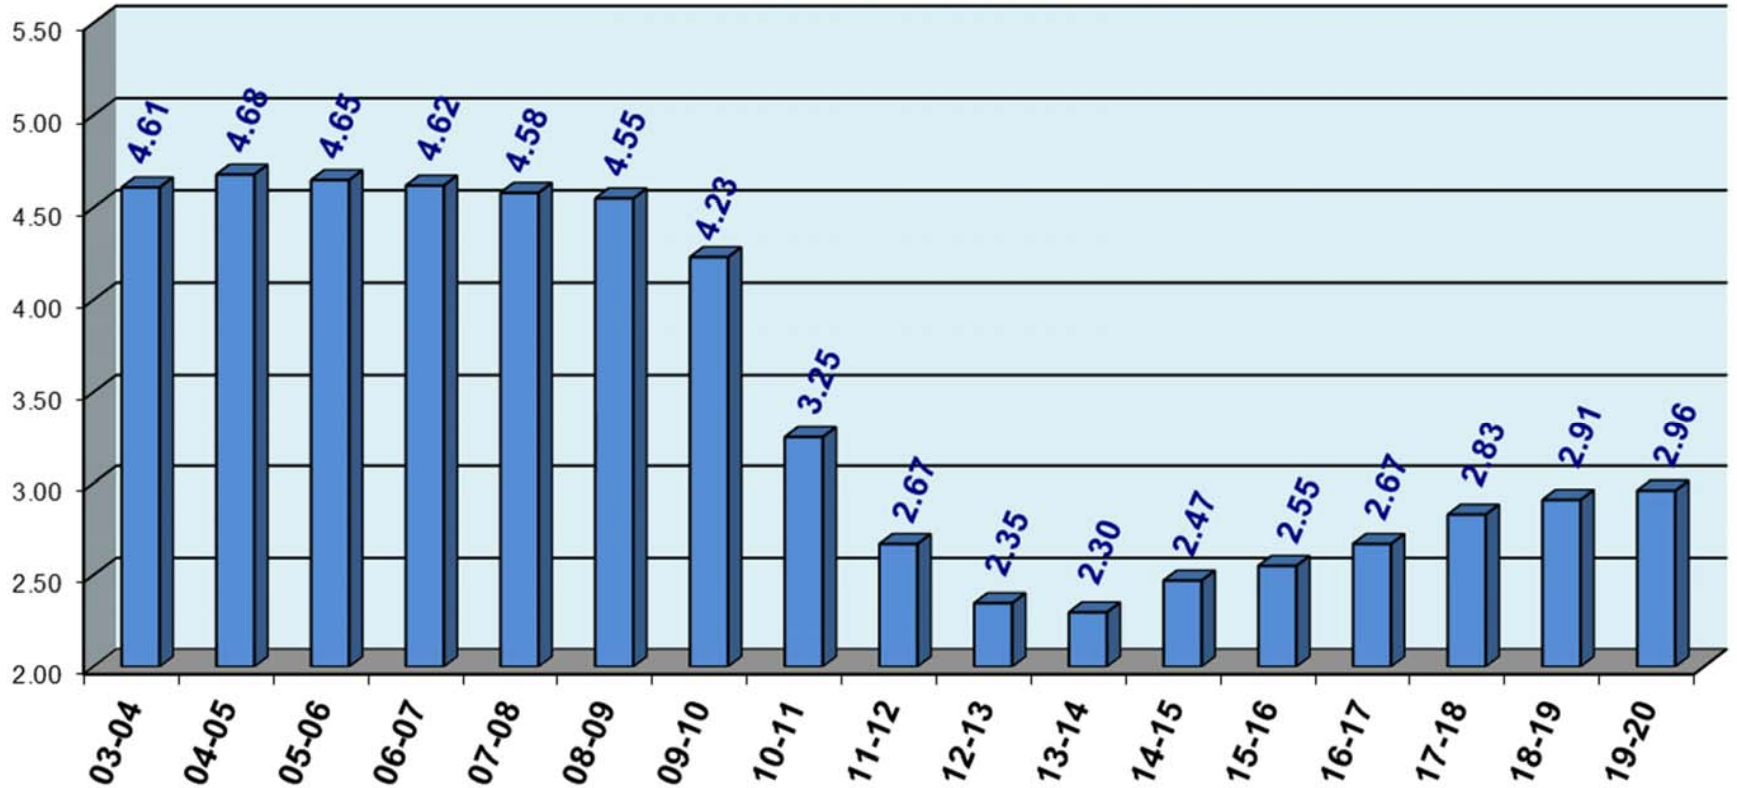

PERCENTAGE INCREASES - TEACHER CONTRACT SETTLEMENTS Regardless of Settlement Date

Source: New Jersey School Boards Association
Updated: November 2018

© New Jersey School Boards Association

413 West State Street, Trenton, New Jersey 08618