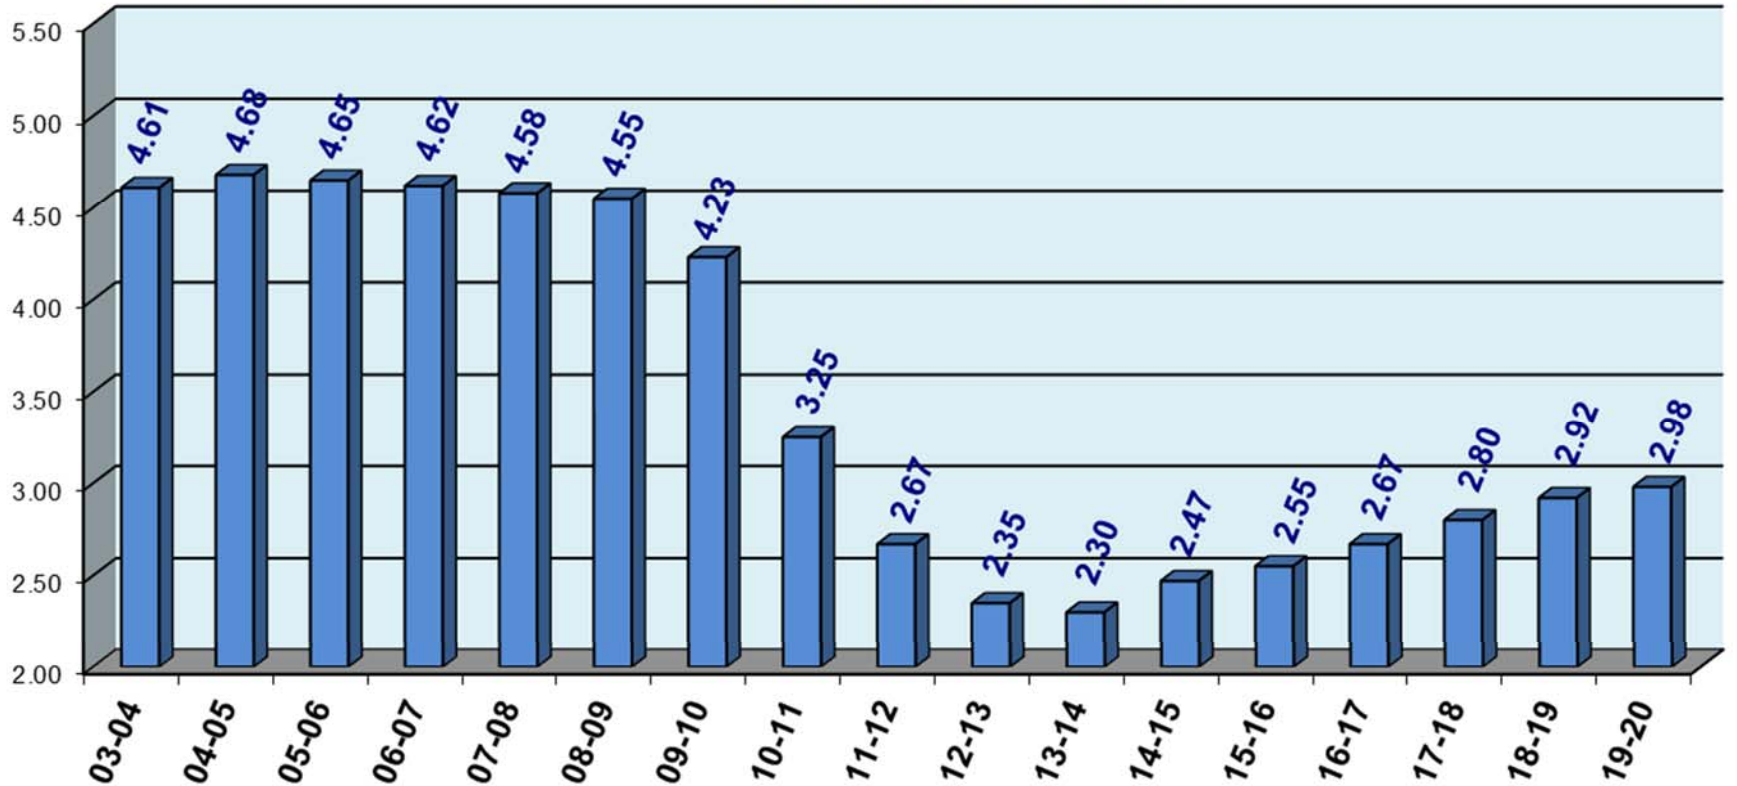

## PERCENTAGE INCREASES - TEACHER CONTRACT SETTLEMENTS Regardless of Settlement Date

Source: New Jersey School Boards Association  
Updated: February 2019

© New Jersey School Boards Association  
413 West State Street, Trenton, New Jersey 08618