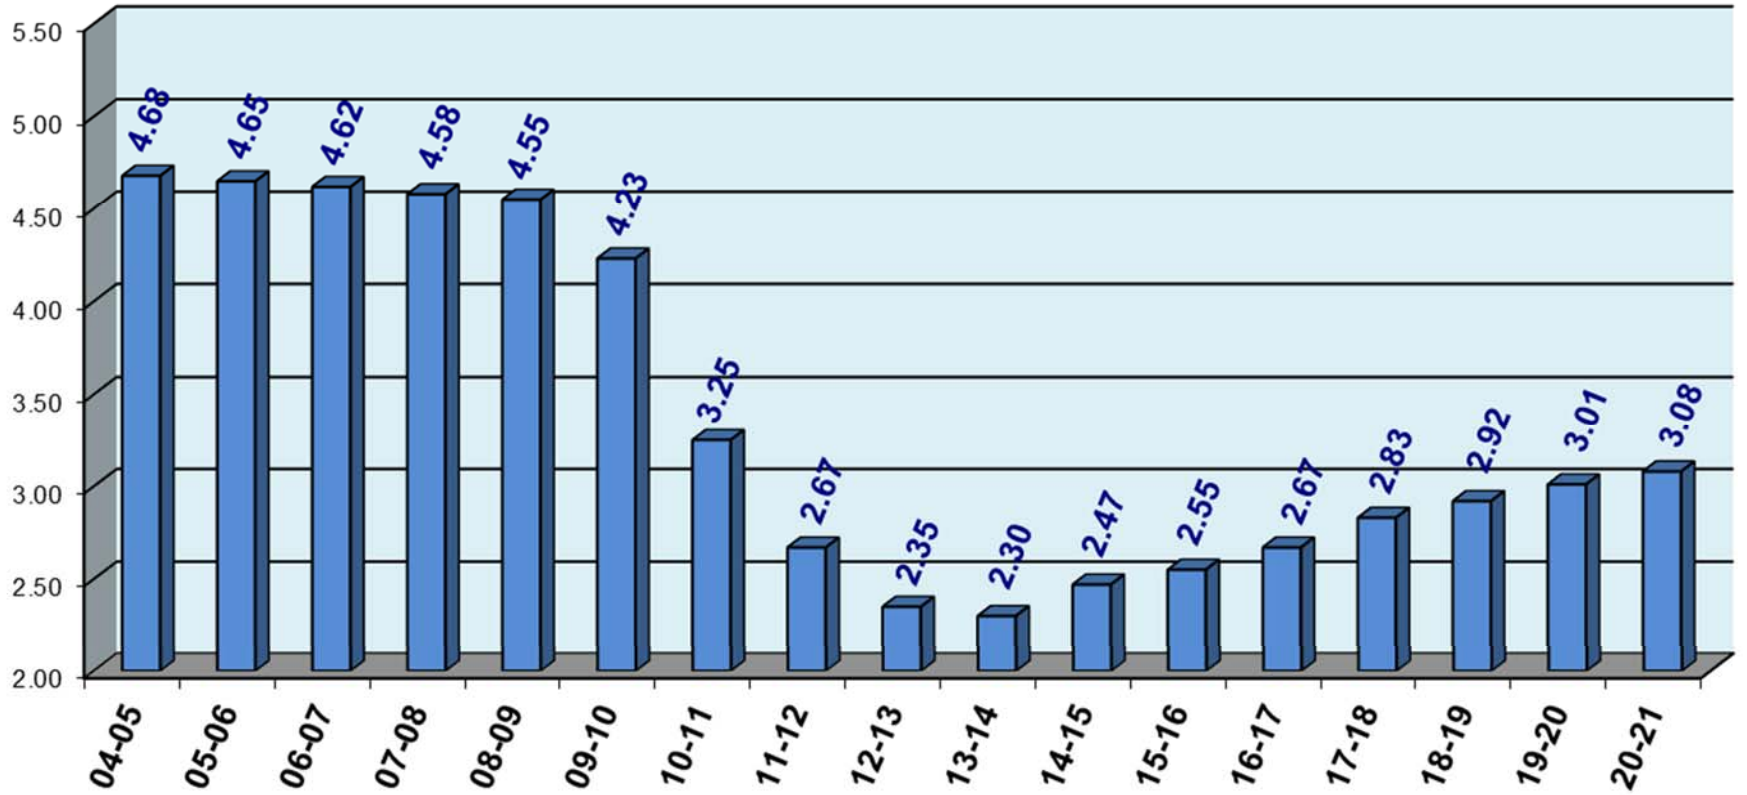

## PERCENTAGE INCREASES - TEACHER CONTRACT SETTLEMENTS Regardless of Settlement Date

Source: New Jersey School Boards Association

© New Jersey School Boards Association

413 West State Street, Trenton, New Jersey 08618