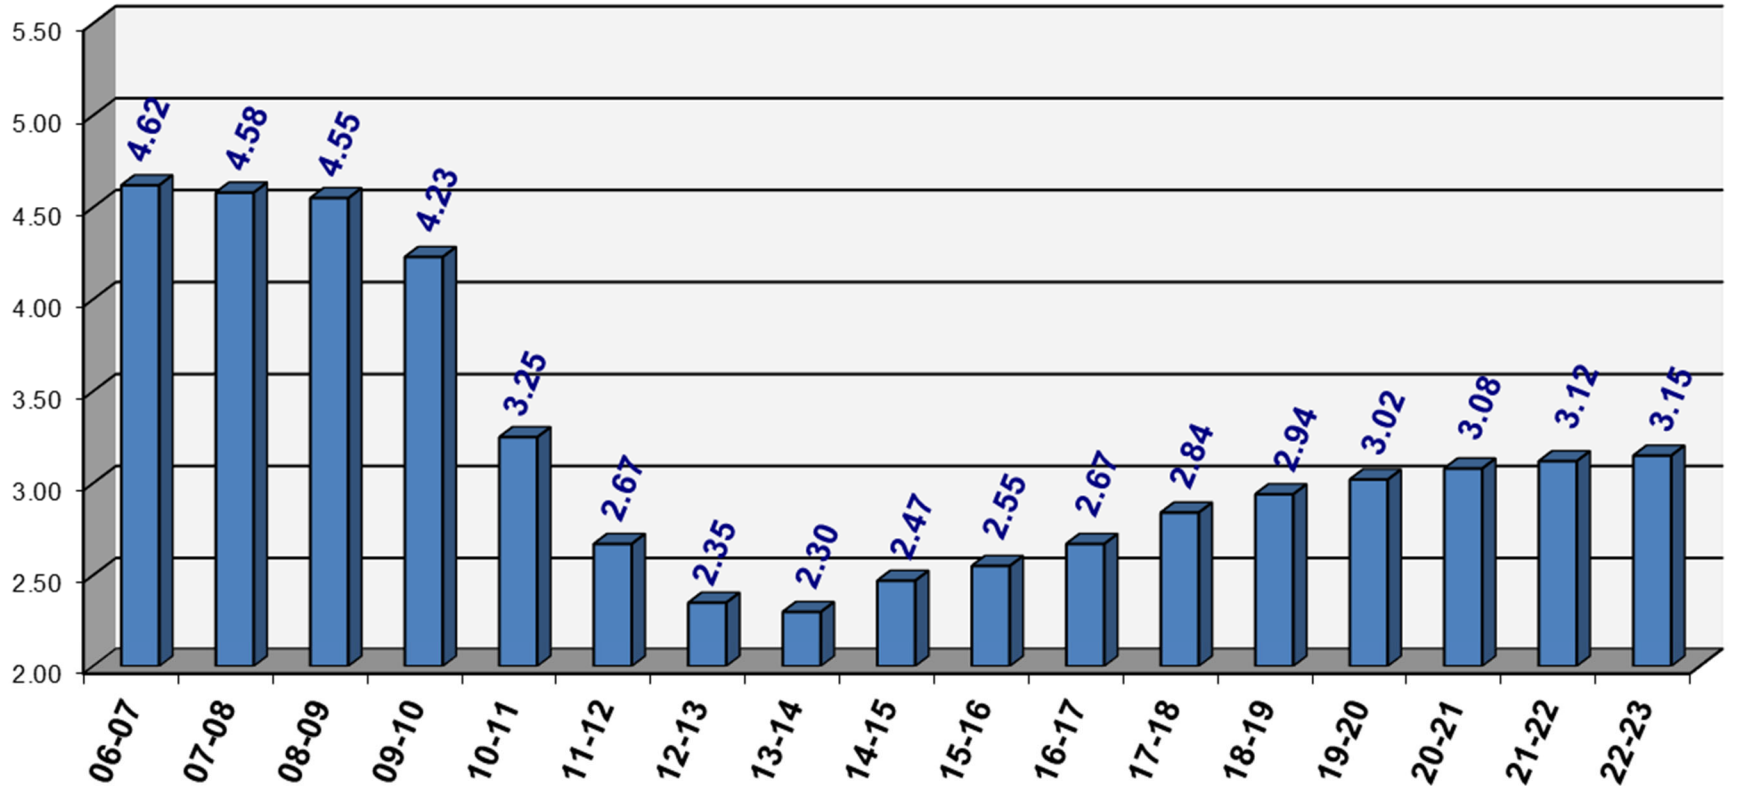

PERCENTAGE INCREASES - TEACHER CONTRACT SETTLEMENTS Regardless of Settlement Date

Source: New Jersey School Boards Association
UPDATED: SEPTEMBER 2021

© New Jersey School Boards Association
413 West State Street, Trenton, New Jersey 08618